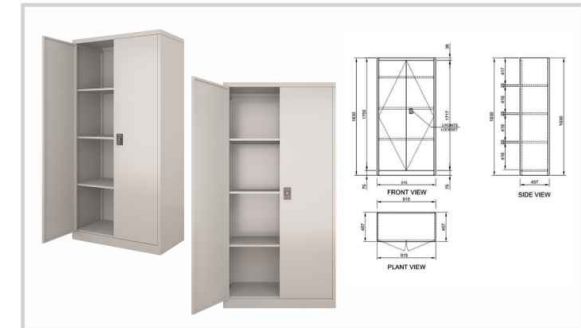

VINA-313A

WARDROBE FOR CABIN 1 DOOR (TYPE A)
Size (mm): 550W x 610D X 2000H

VINA-314A

WARDROBE FOR CABIN 2 DOORS (TYPE A)
Size (mm): 550W x 610D X 2000H

VINA-313B

WARDROBE FOR CABIN 1 DOOR (TYPE B)
Size (mm): 550W x 610D X 2000H

VINA-314B

WARDROBE FOR CABIN 2 DOORS (TYPE B)
Size (mm): 550W x 610D X 2000H

VINAcorp.

MARINE FURNISHINGS

FOR OFFICE

VINA-201

Size(mm): 915W x 457D X 1830H

FULL HEIGHT CUPBOARDS SLIDING DOORS

VINA-202

Size(mm): 915W x 457D X 1830H

FULL HEIGHT CUPBOARDS SWING DOORS

VINA-203

Size(mm): 915W x 457D X 915H

HALF HEIGHT CUPBOARDS SLIDING DOORS

VINAcorp.

MARINE FURNISHINGS FOR PUBLIC AREA