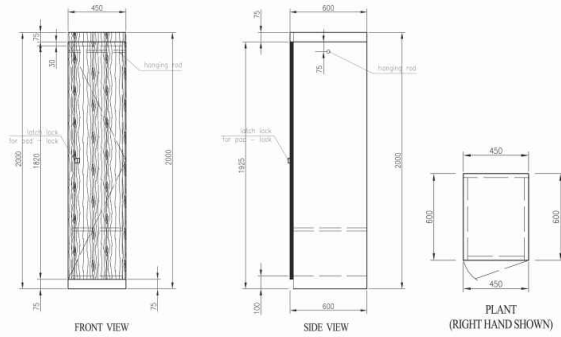

VINAcorp.

MARINE FURNISHINGS FOR CABIN

VINA-313

Wardrobe for cabin 1 door c/w wooden wing