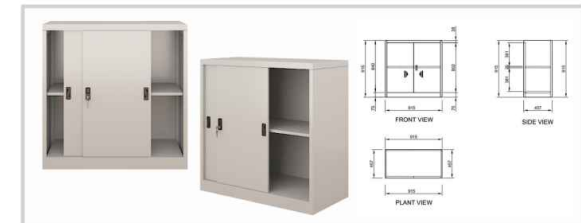

VINA-314B

WARDROBE FOR CABIN 2 DOORS (TYPE B)
Size (mm): 550W x 610D X 2000H

VINAcorp.

MARINE FURNISHINGS

FOR OFFICE

VINA-201

Size(mm): 915W x 457D X 1830H

FULL HEIGHT CUPBOARDS SLIDING DOORS

VINA-202

Size(mm): 915W x 457D X 1830H

FULL HEIGHT CUPBOARDS SWING DOORS

VINA-203

Size(mm): 915W x 457D X 915H

HALF HEIGHT CUPBOARDS SLIDING DOORS

VINAcorp.

MARINE FURNISHINGS FOR PUBLIC AREA

VINA-111

ONE DOOR LOCKER (SINGLE ROW)
Size (mm): 381W x 457D X 1830H

VINA-121

ONE DOOR LOCKER (DOUBLE ROW)
Size (mm): 737W x 457D X 1830H

VINA-131

ONE DOOR LOCKER (TRIPLE ROW)
Size (mm): 1093W x 457D X 1830H