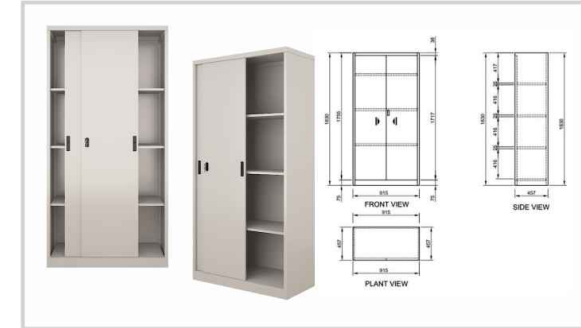

VINA-313A

WARDROBE FOR CABIN 1 DOOR (TYPE A)
Size (mm): 550W x 610D X 2000H

VINA-314A

WARDROBE FOR CABIN 2 DOORS (TYPE A)
Size (mm): 550W x 610D X 2000H

VINA-313B

WARDROBE FOR CABIN 1 DOOR (TYPE B)
Size (mm): 550W x 610D X 2000H

VINA-314B

WARDROBE FOR CABIN 2 DOORS (TYPE B)
Size (mm): 550W x 610D X 2000H

VINAcorp.

MARINE FURNISHINGS

FOR OFFICE

VINA-201

Size(mm): 915W x 457D X 1830H

FULL HEIGHT CUPBOARDS SLIDING DOORS

VINA-202

Size(mm): 915W x 457D X 1830H

FULL HEIGHT CUPBOARDS SWING DOORS

VINA-203

Size(mm): 915W x 457D X 915H

HALF HEIGHT CUPBOARDS SLIDING DOORS

VINAcorp.

MARINE FURNISHINGS FOR PUBLIC AREA