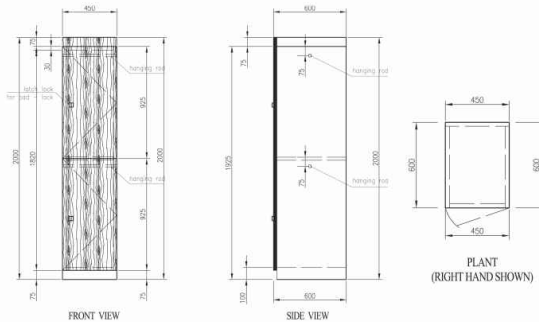

VINA-314

Wardrobe for cabin 2 door c/w wooden wings

VINAcorp.

MARINE FURNISHINGS FOR OFFICE

VINA-204

4 DRAWERS FILING CABINET
Size (mm): 463W x 615D x 1320H